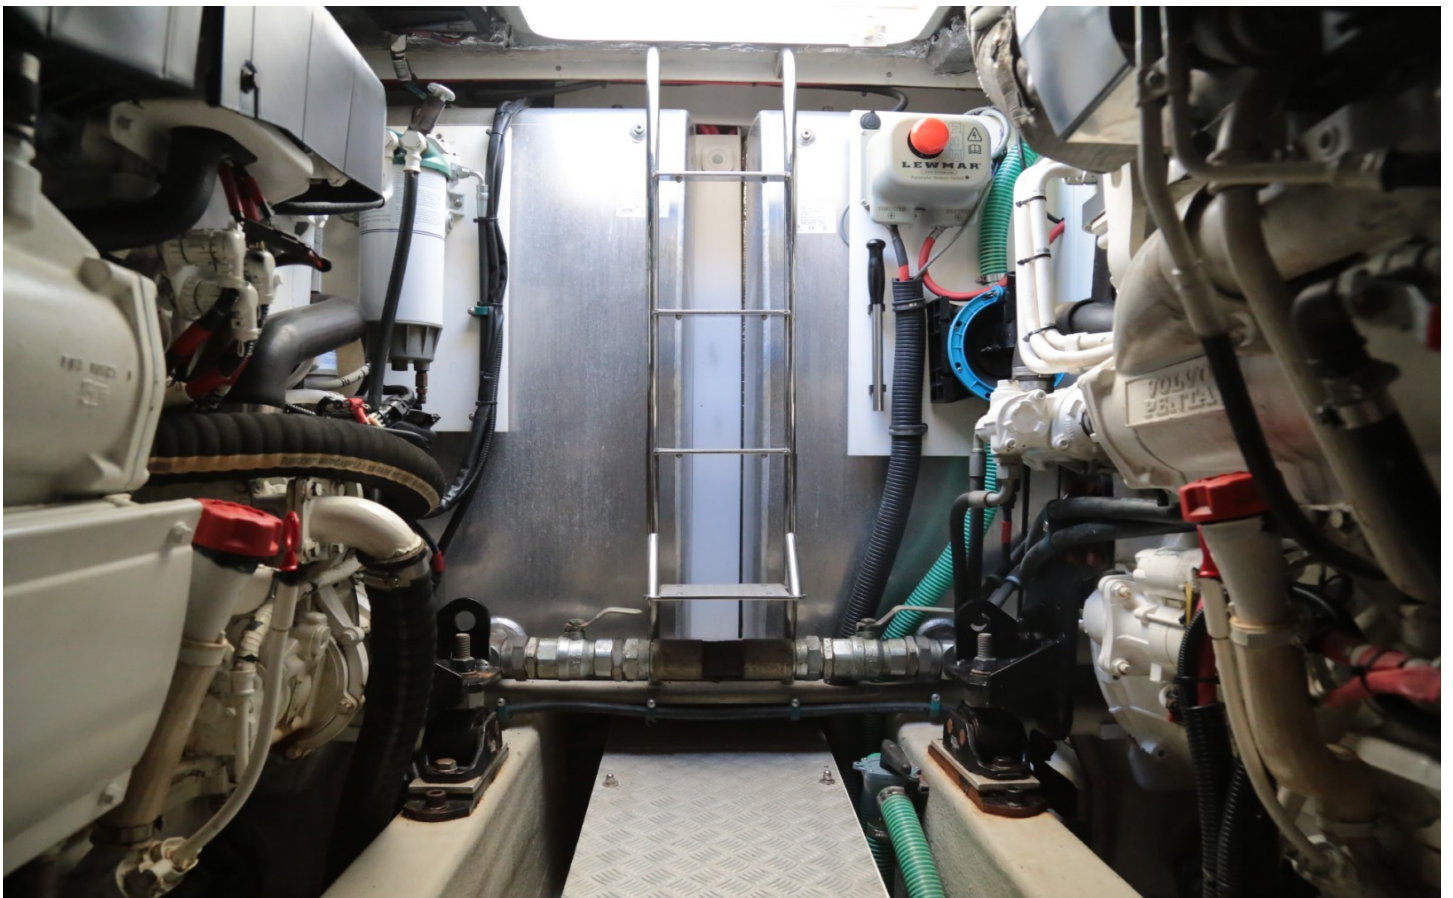

12/21/2024

SUNSEEKER PORTOFINO 47 CAY