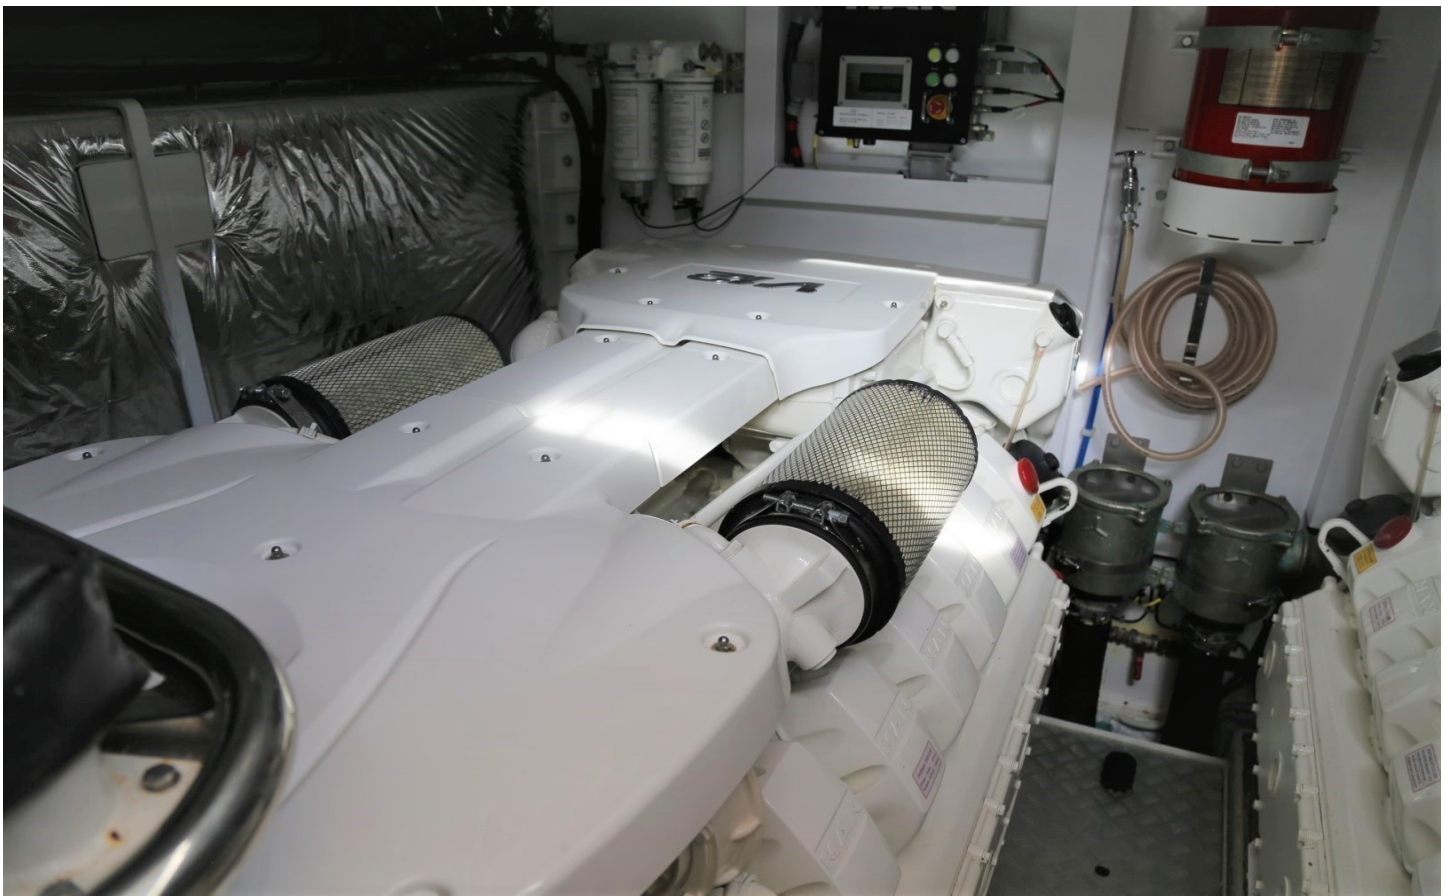

03/29/2025

PRINCESS S65 LAILA