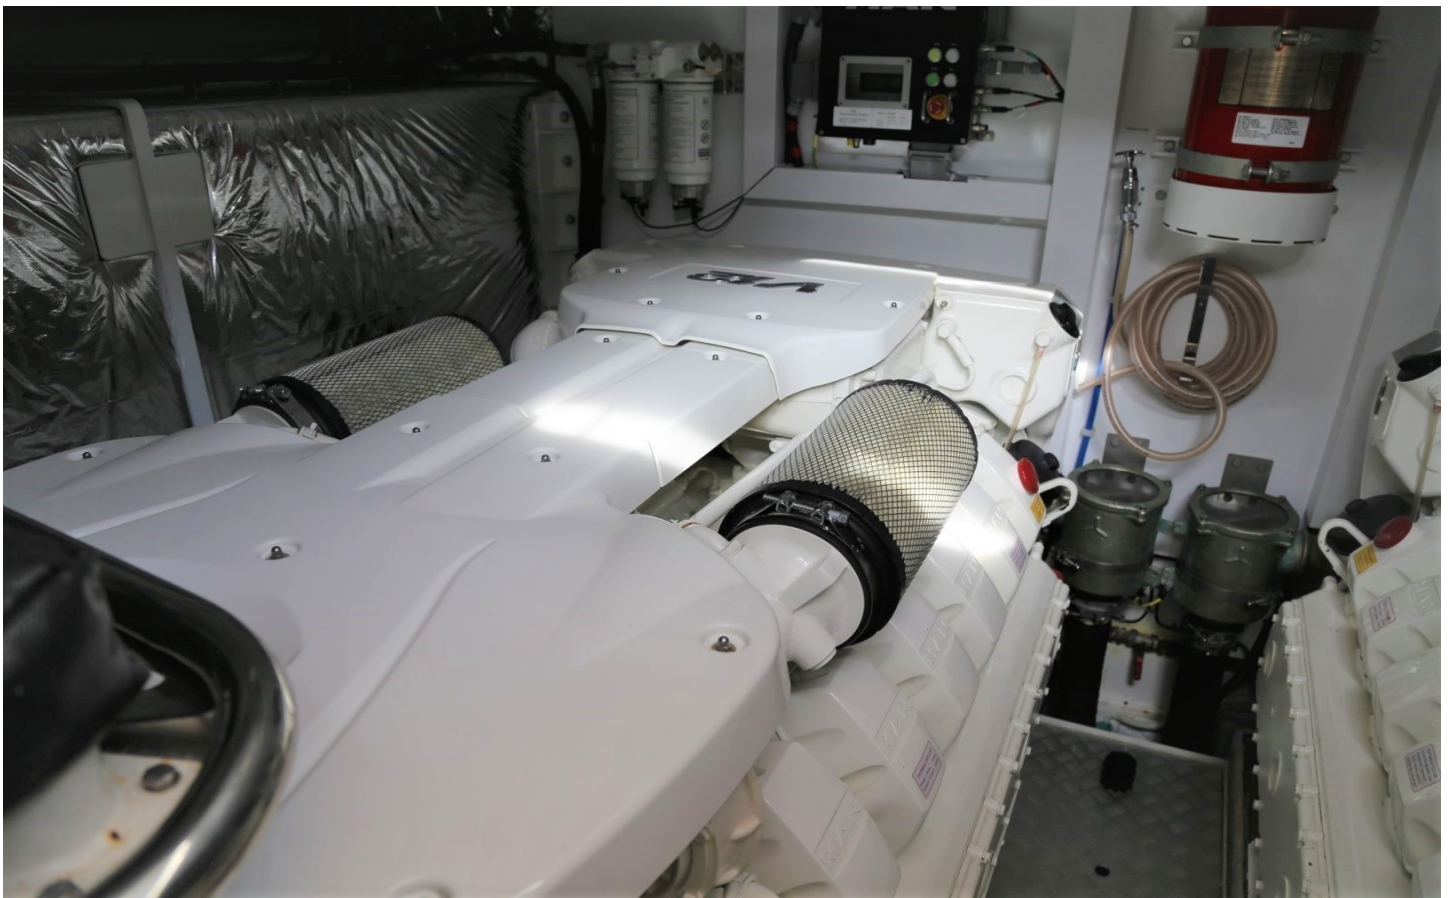

03/31/2025

PRINCESS S65 LAILA