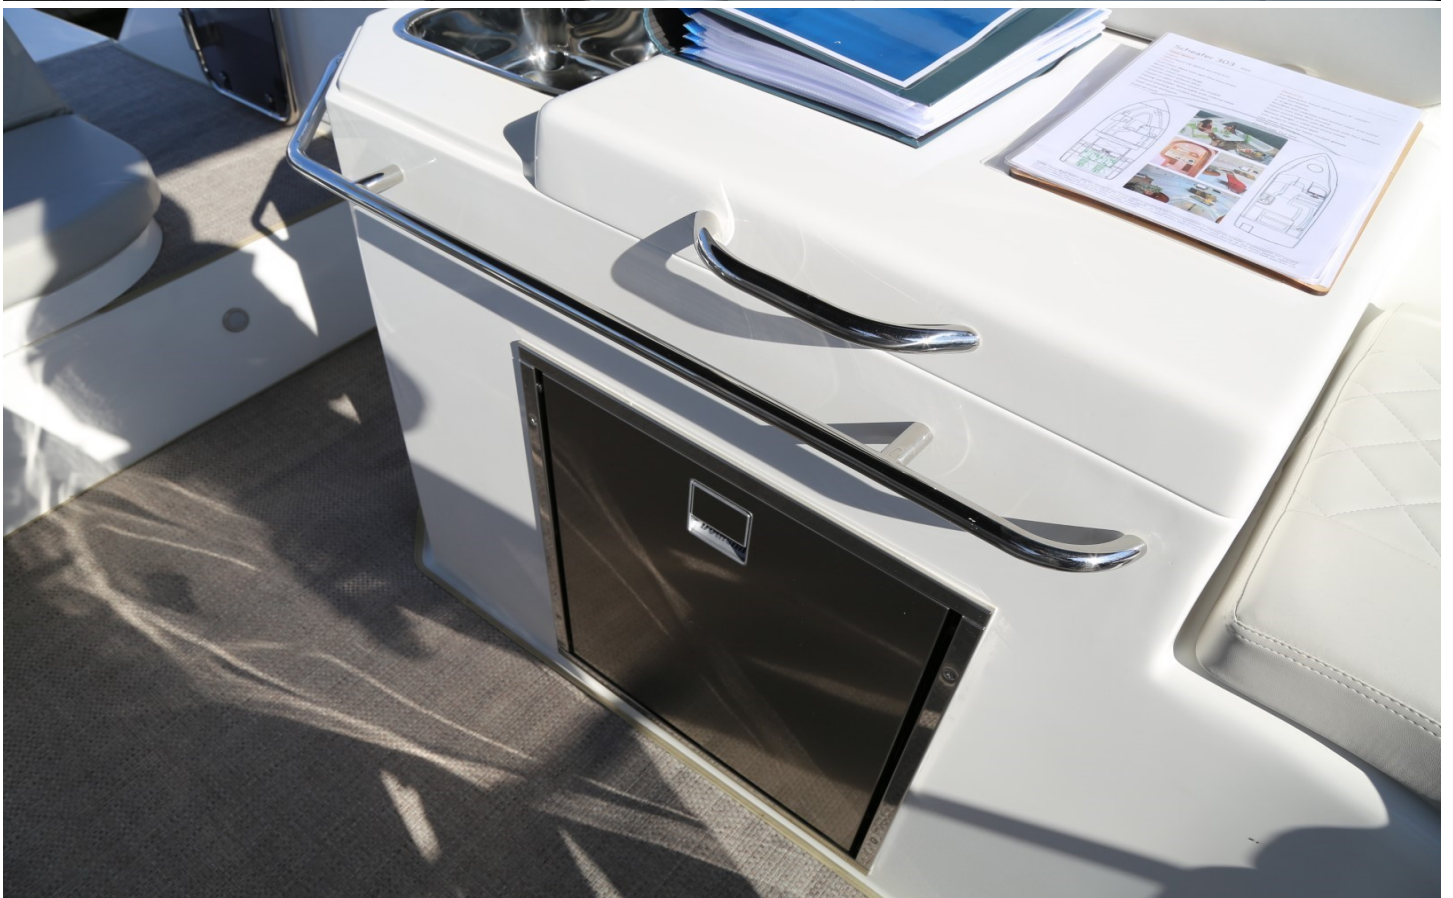

12/22/2024

SCHAEFER 303